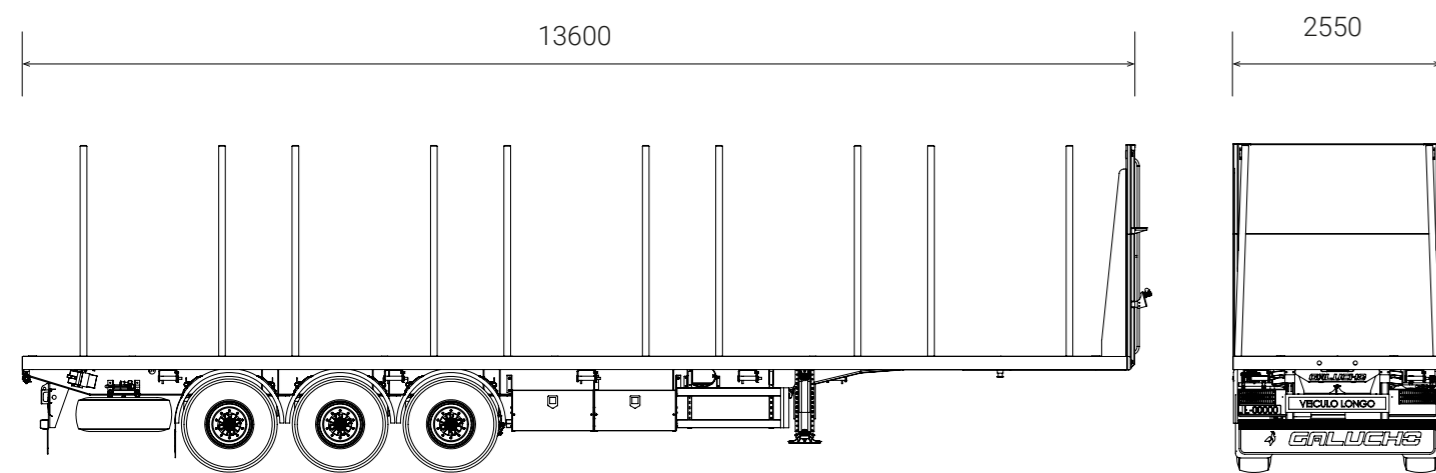

TECHNICAL FEATURES

Model	Size *	Authorized Gross Weight
SGE3M	13,60 m x 2,55 m	54 ton

* other dimensions on request